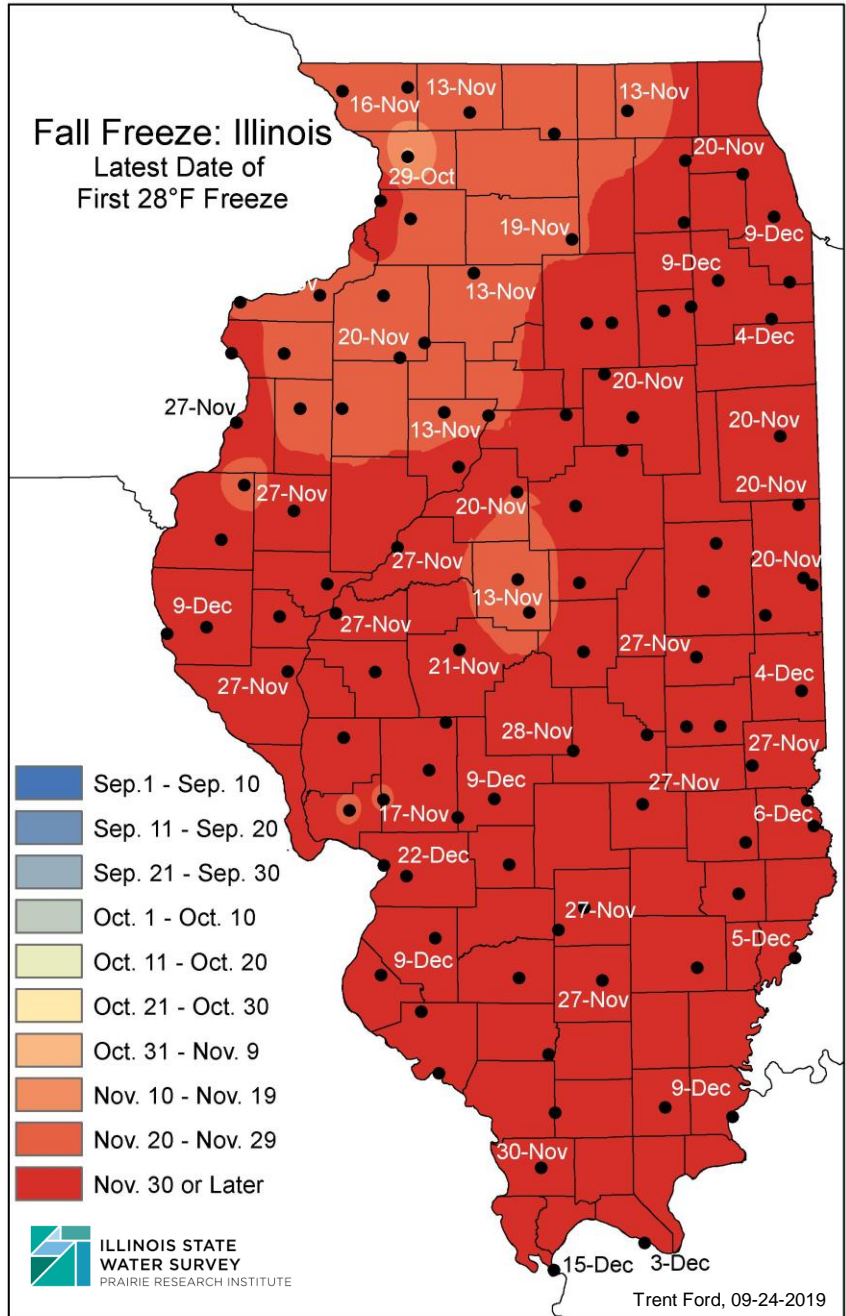

Fall Freeze: Illinois

Latest Date of
First 28°F Freeze

- Sep. 1 - Sep. 10
- Sep. 11 - Sep. 20
- Sep. 21 - Sep. 30
- Oct. 1 - Oct. 10
- Oct. 11 - Oct. 20
- Oct. 21 - Oct. 30
- Oct. 31 - Nov. 9
- Nov. 10 - Nov. 19
- Nov. 20 - Nov. 29
- Nov. 30 or Later