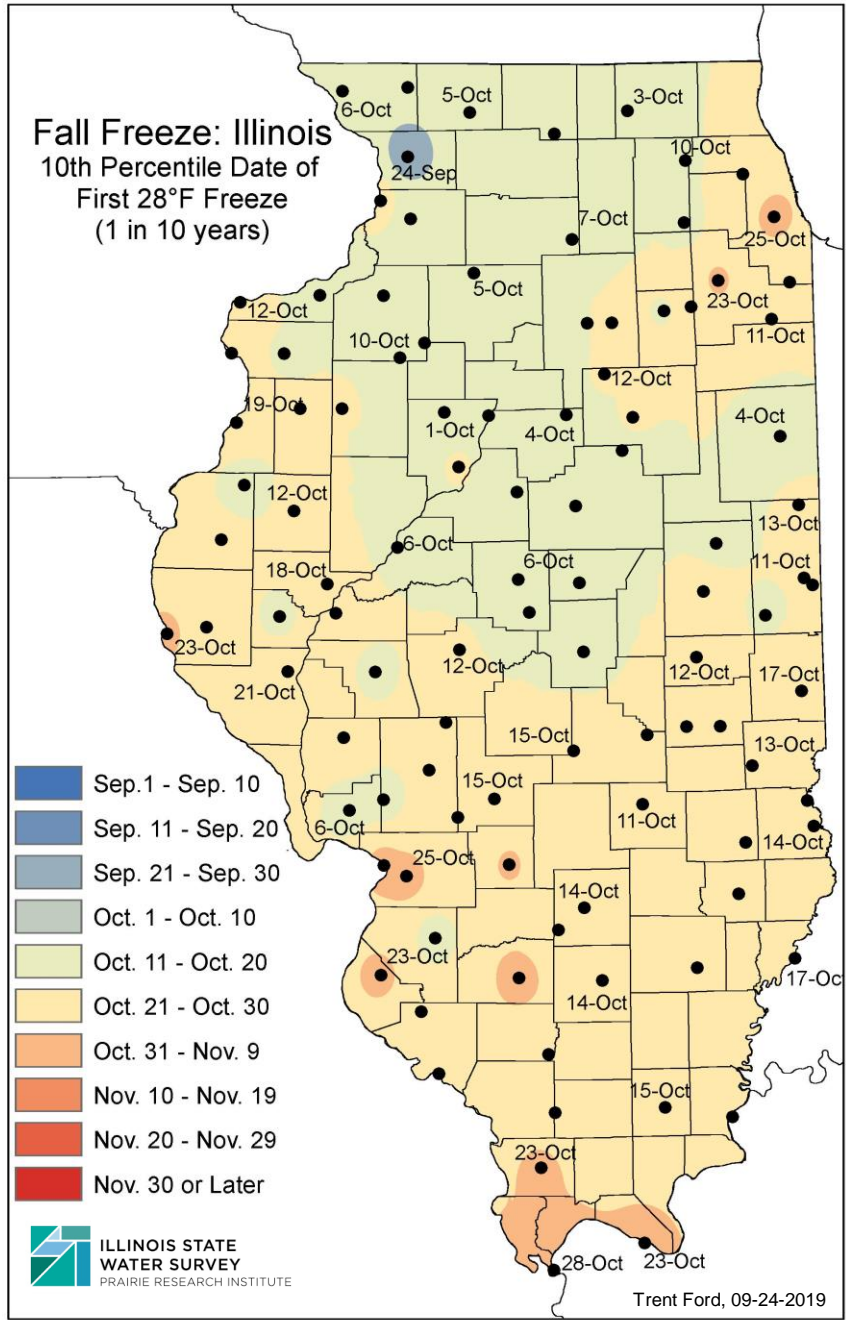

**Fall Freeze: Illinois**  
 10th Percentile Date of  
 First 28°F Freeze  
 (1 in 10 years)

- Sep. 1 - Sep. 10
- Sep. 11 - Sep. 20
- Sep. 21 - Sep. 30
- Oct. 1 - Oct. 10
- Oct. 11 - Oct. 20
- Oct. 21 - Oct. 30
- Oct. 31 - Nov. 9
- Nov. 10 - Nov. 19
- Nov. 20 - Nov. 29
- Nov. 30 or Later