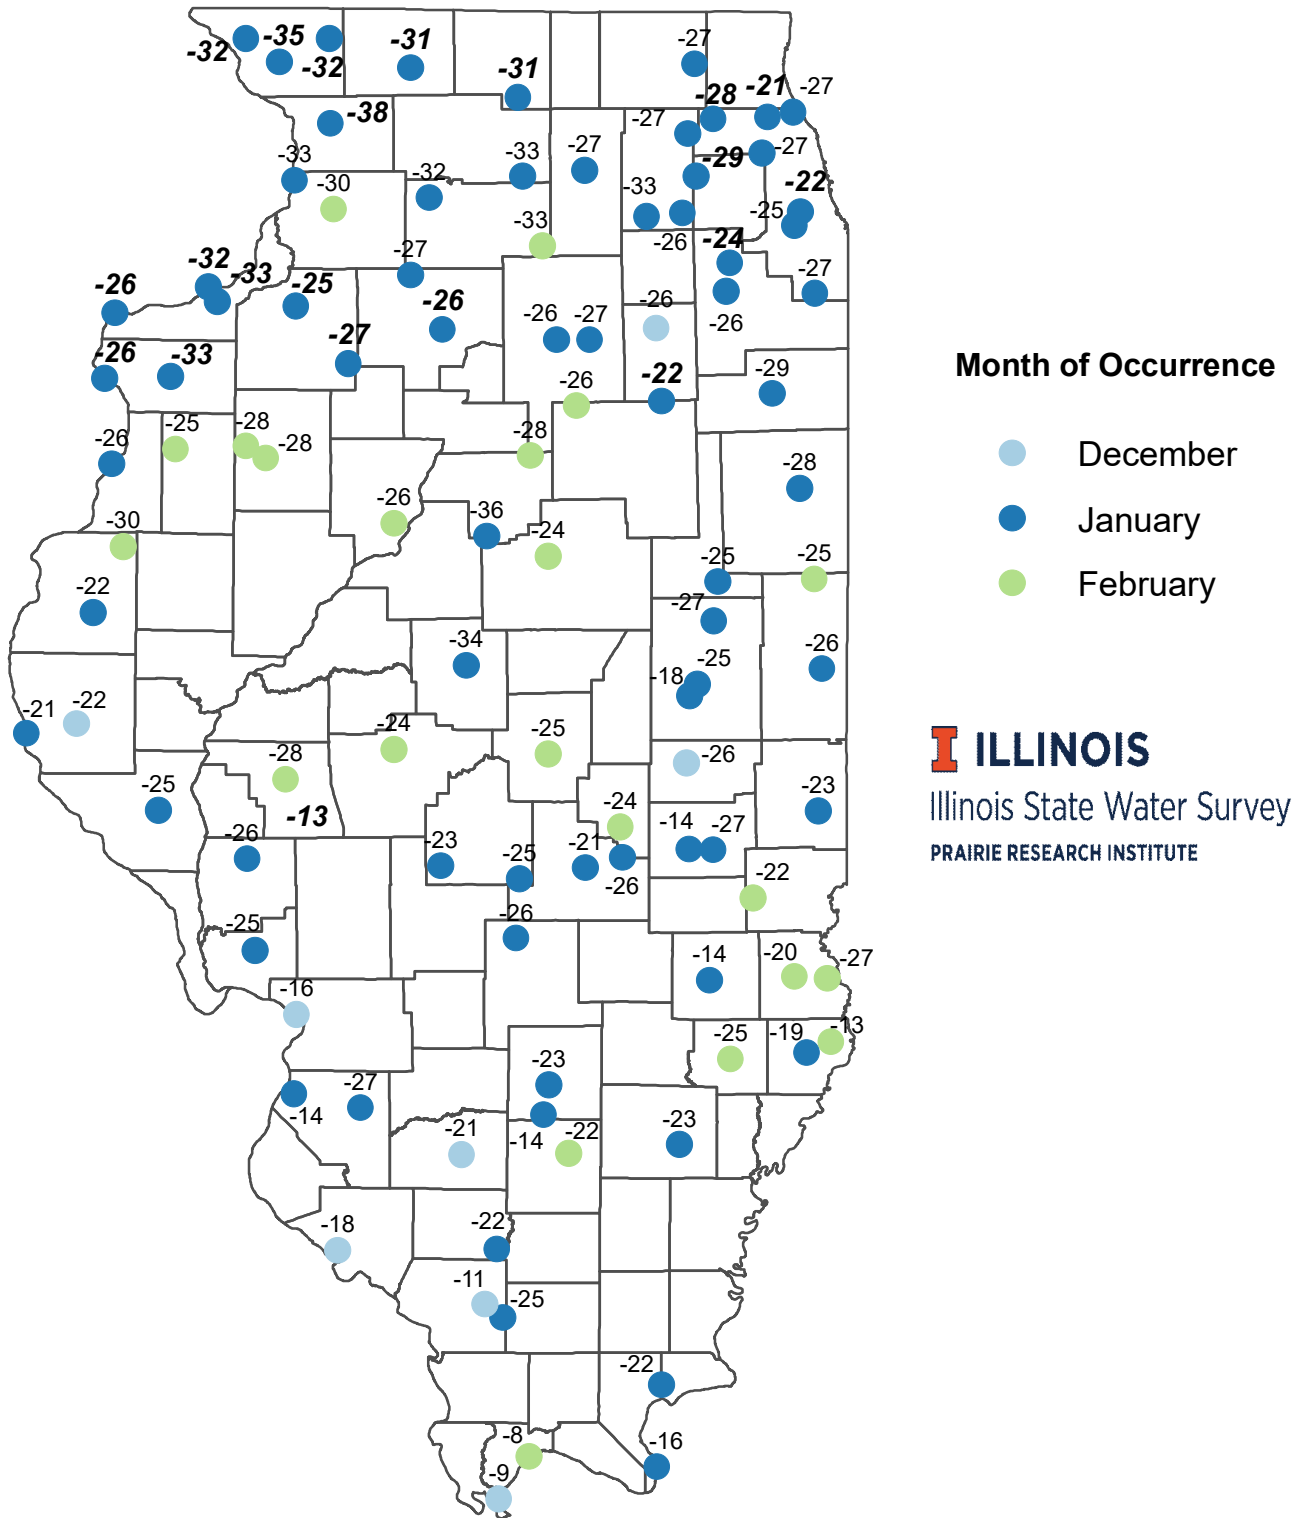

# Illinois Station Record Minimum Temperatures (stations with 20+ years of history)

Data: SC-ACIS, accessed on 02/01/2019